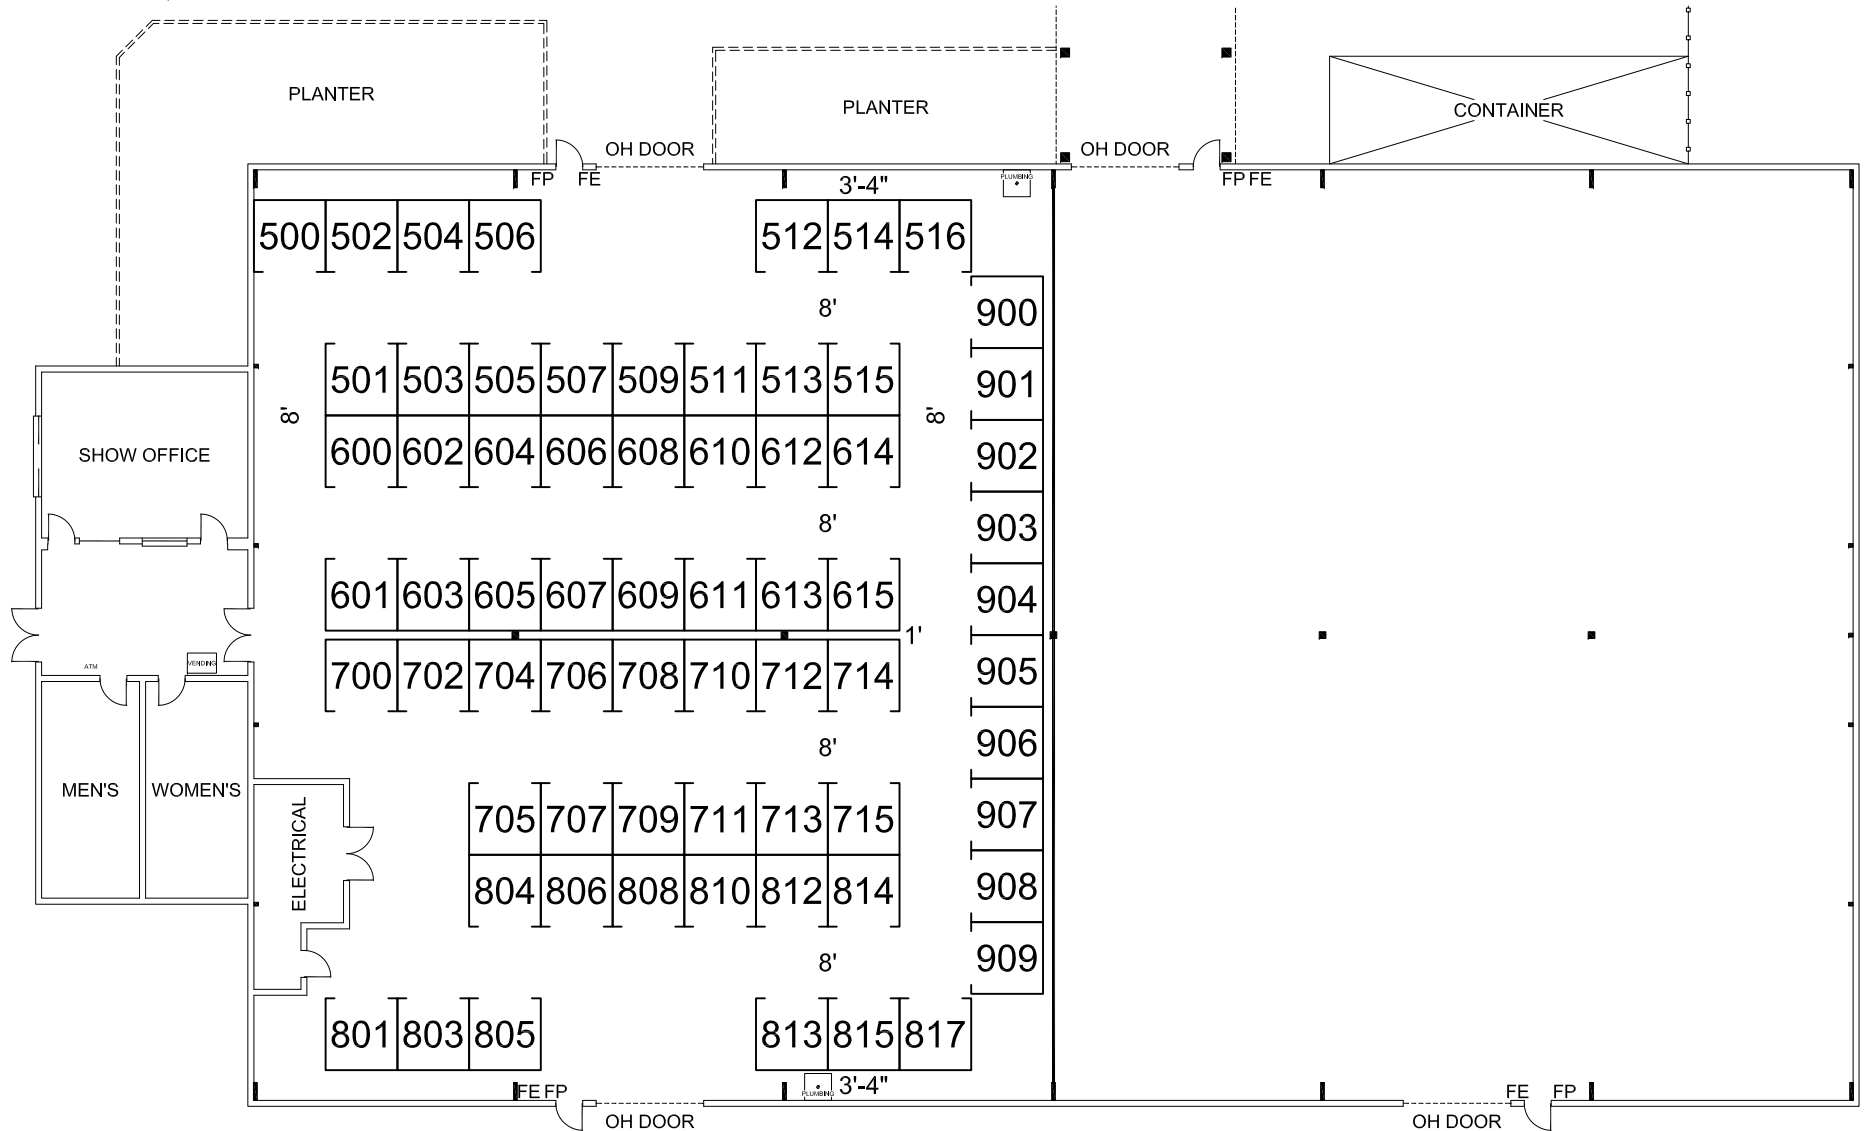

GENERIC FLOOR PLAN

8' x 8' BOOTH LAYOUT

CLOVERDALE RODEO & FAIR GROUNDS
SHOWBARN
CLOVERDALE, BC

67 - 8' x 8' BOOTHS

Tel: 604 277 1726 Fax: 604 277 1736