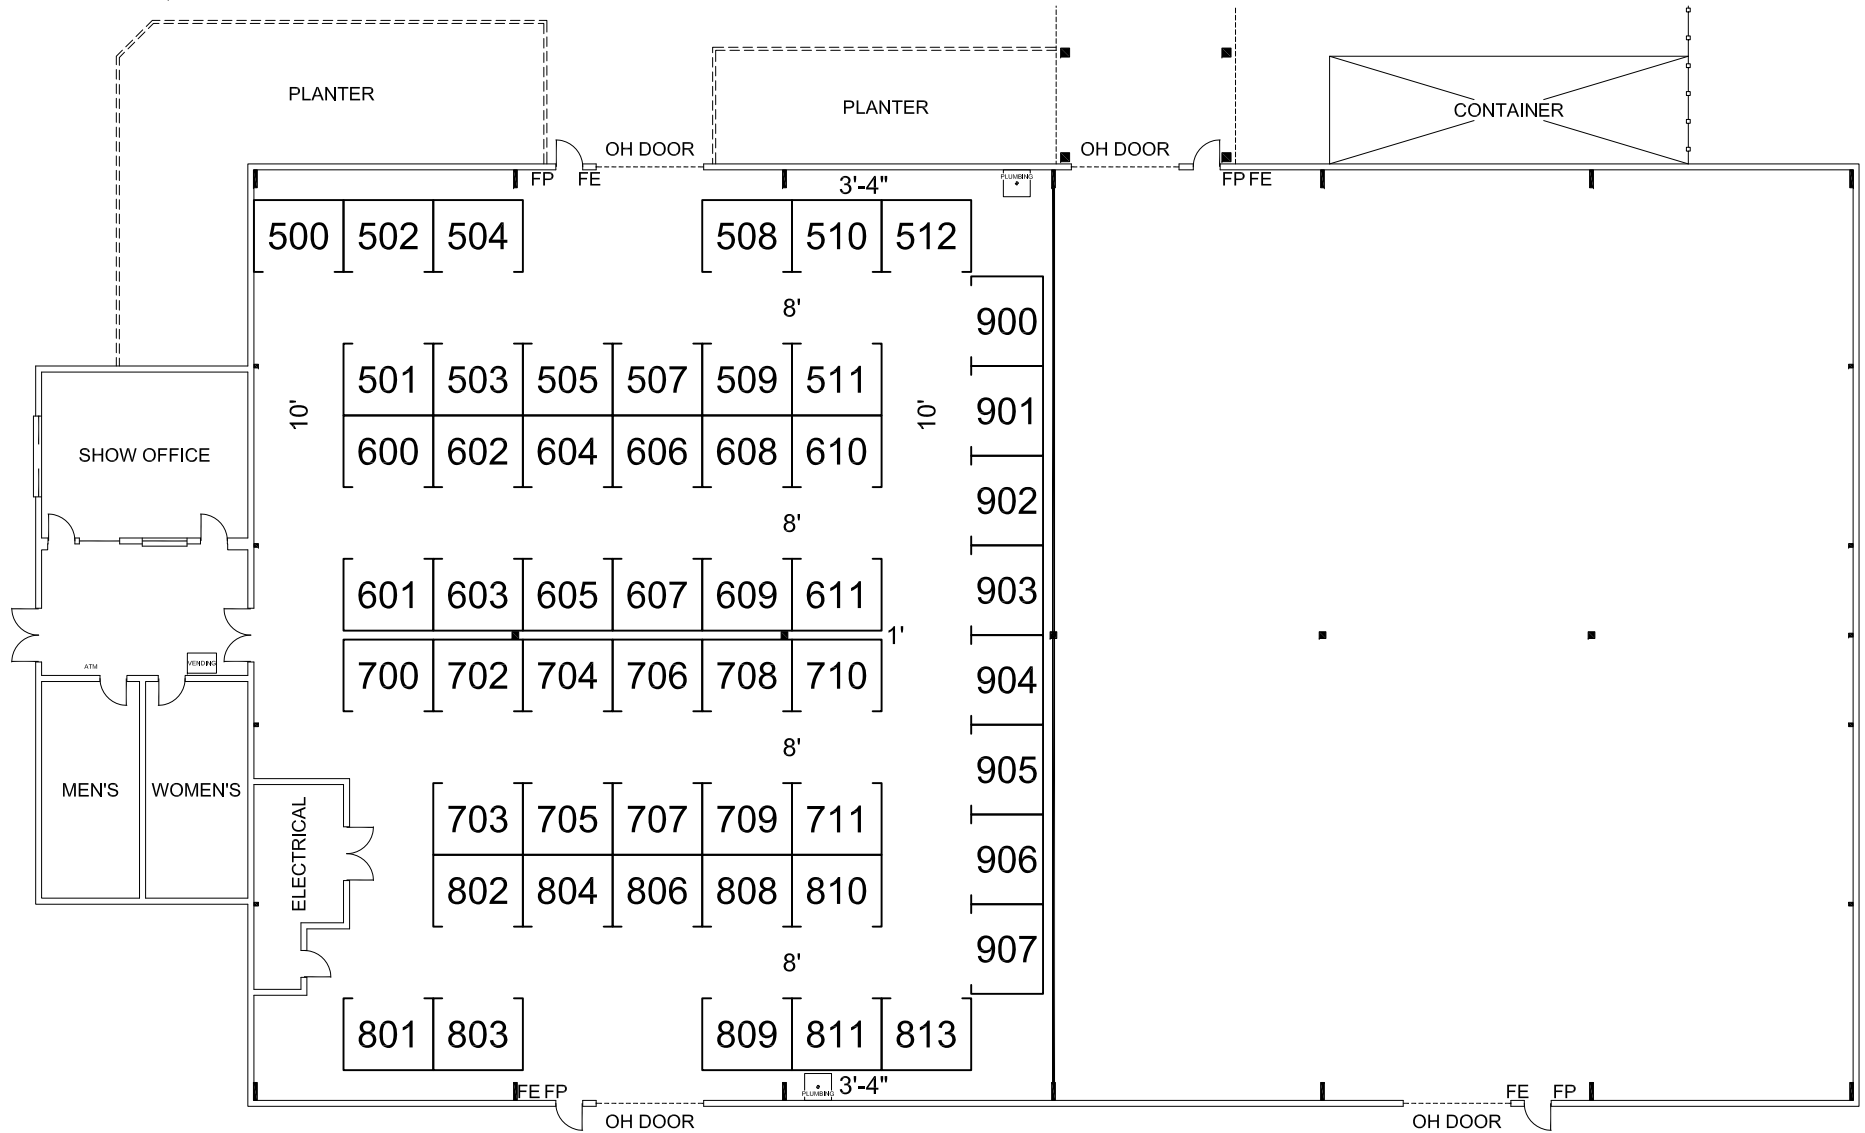

GENERIC FLOOR PLAN

8' x 10' BOOTH LAYOUT

CLOVERDALE RODEO & FAIR GROUNDS
SHOWBARN
CLOVERDALE, BC

53 - 8' x 10' BOOTHS

Tel: 604 277 1726 Fax: 604 277 1736