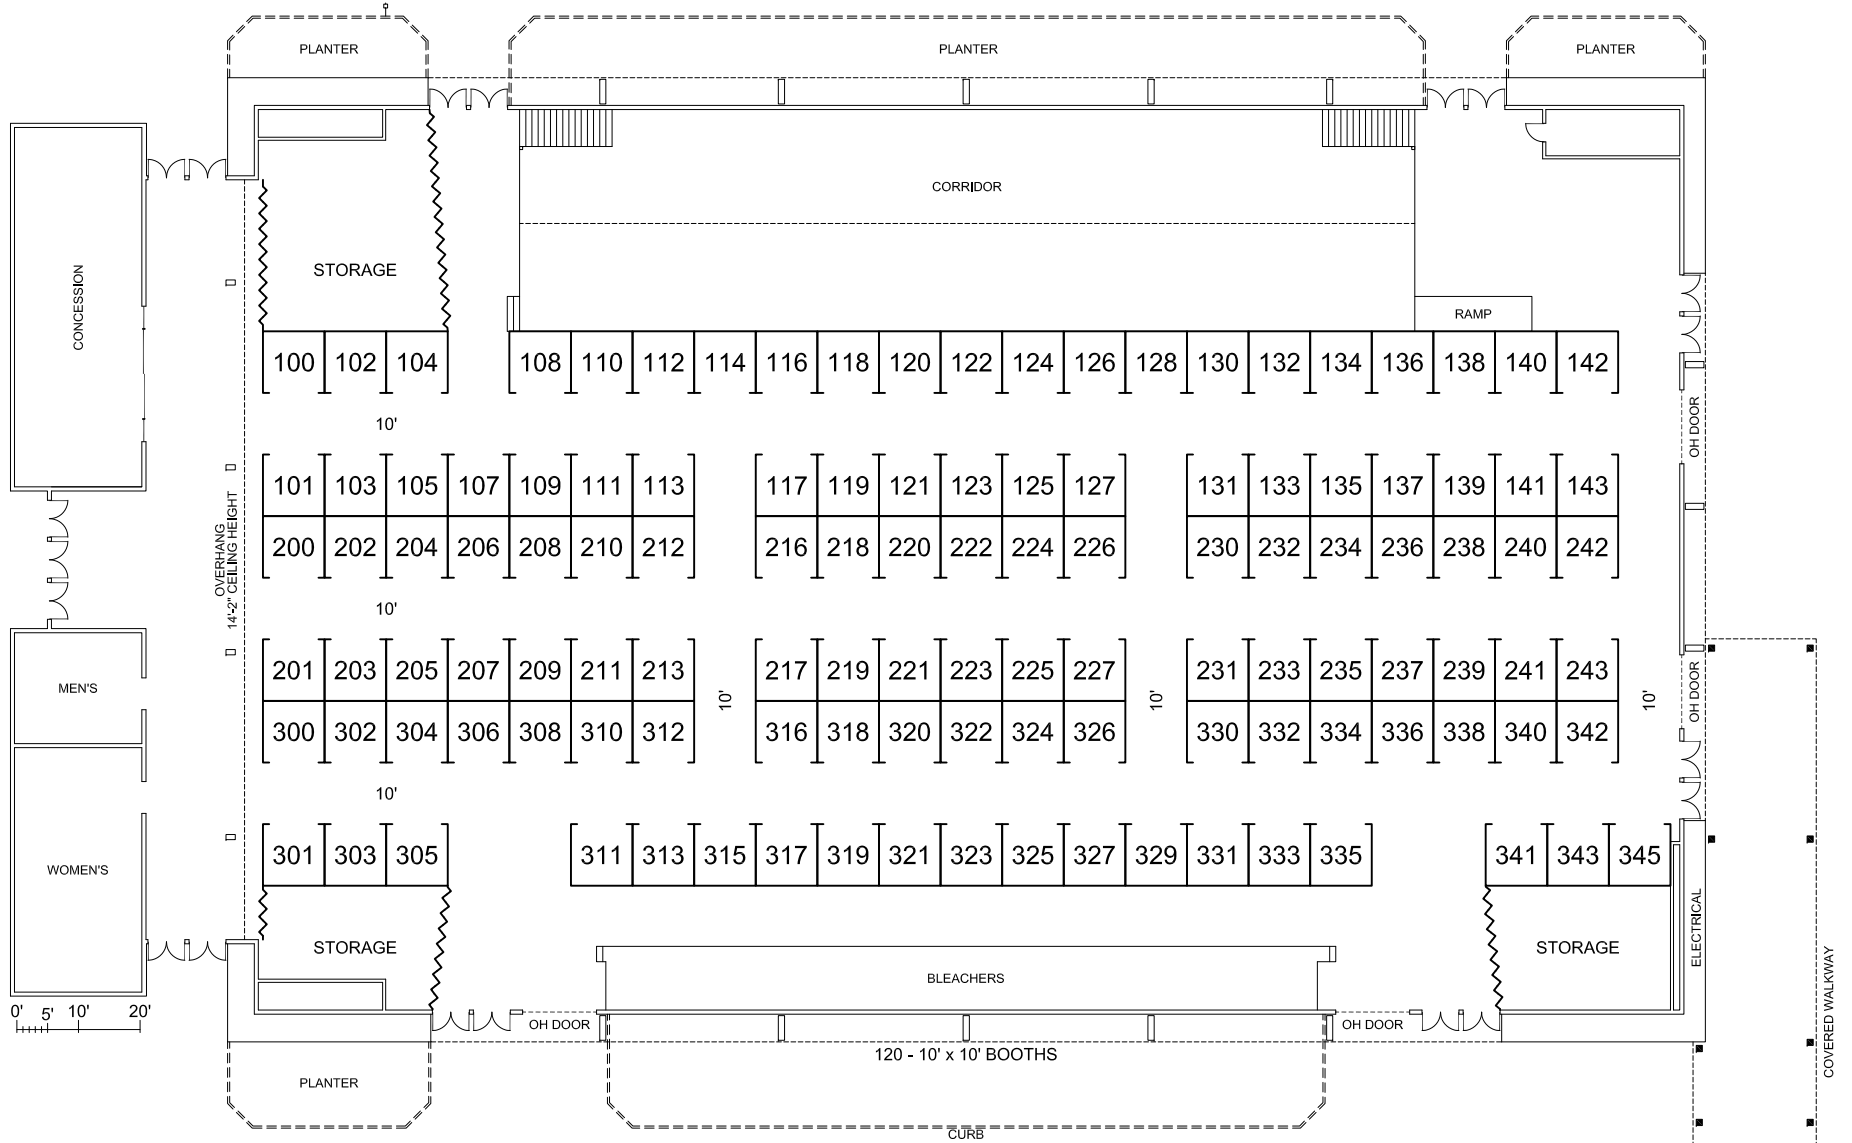

GENERIC FLOOR PLAN

10' x 10' BOOTH LAYOUT

CLOVERDALE RODEO & FAIR GROUNDS
AGRIPLEX
CLOVERDALE, BC

120 - 10' x 10' BOOTHS

Tel: 604 277 1726 Fax: 604 277 1736

LEVY
SHOW SERVICE
www.levyshow.com