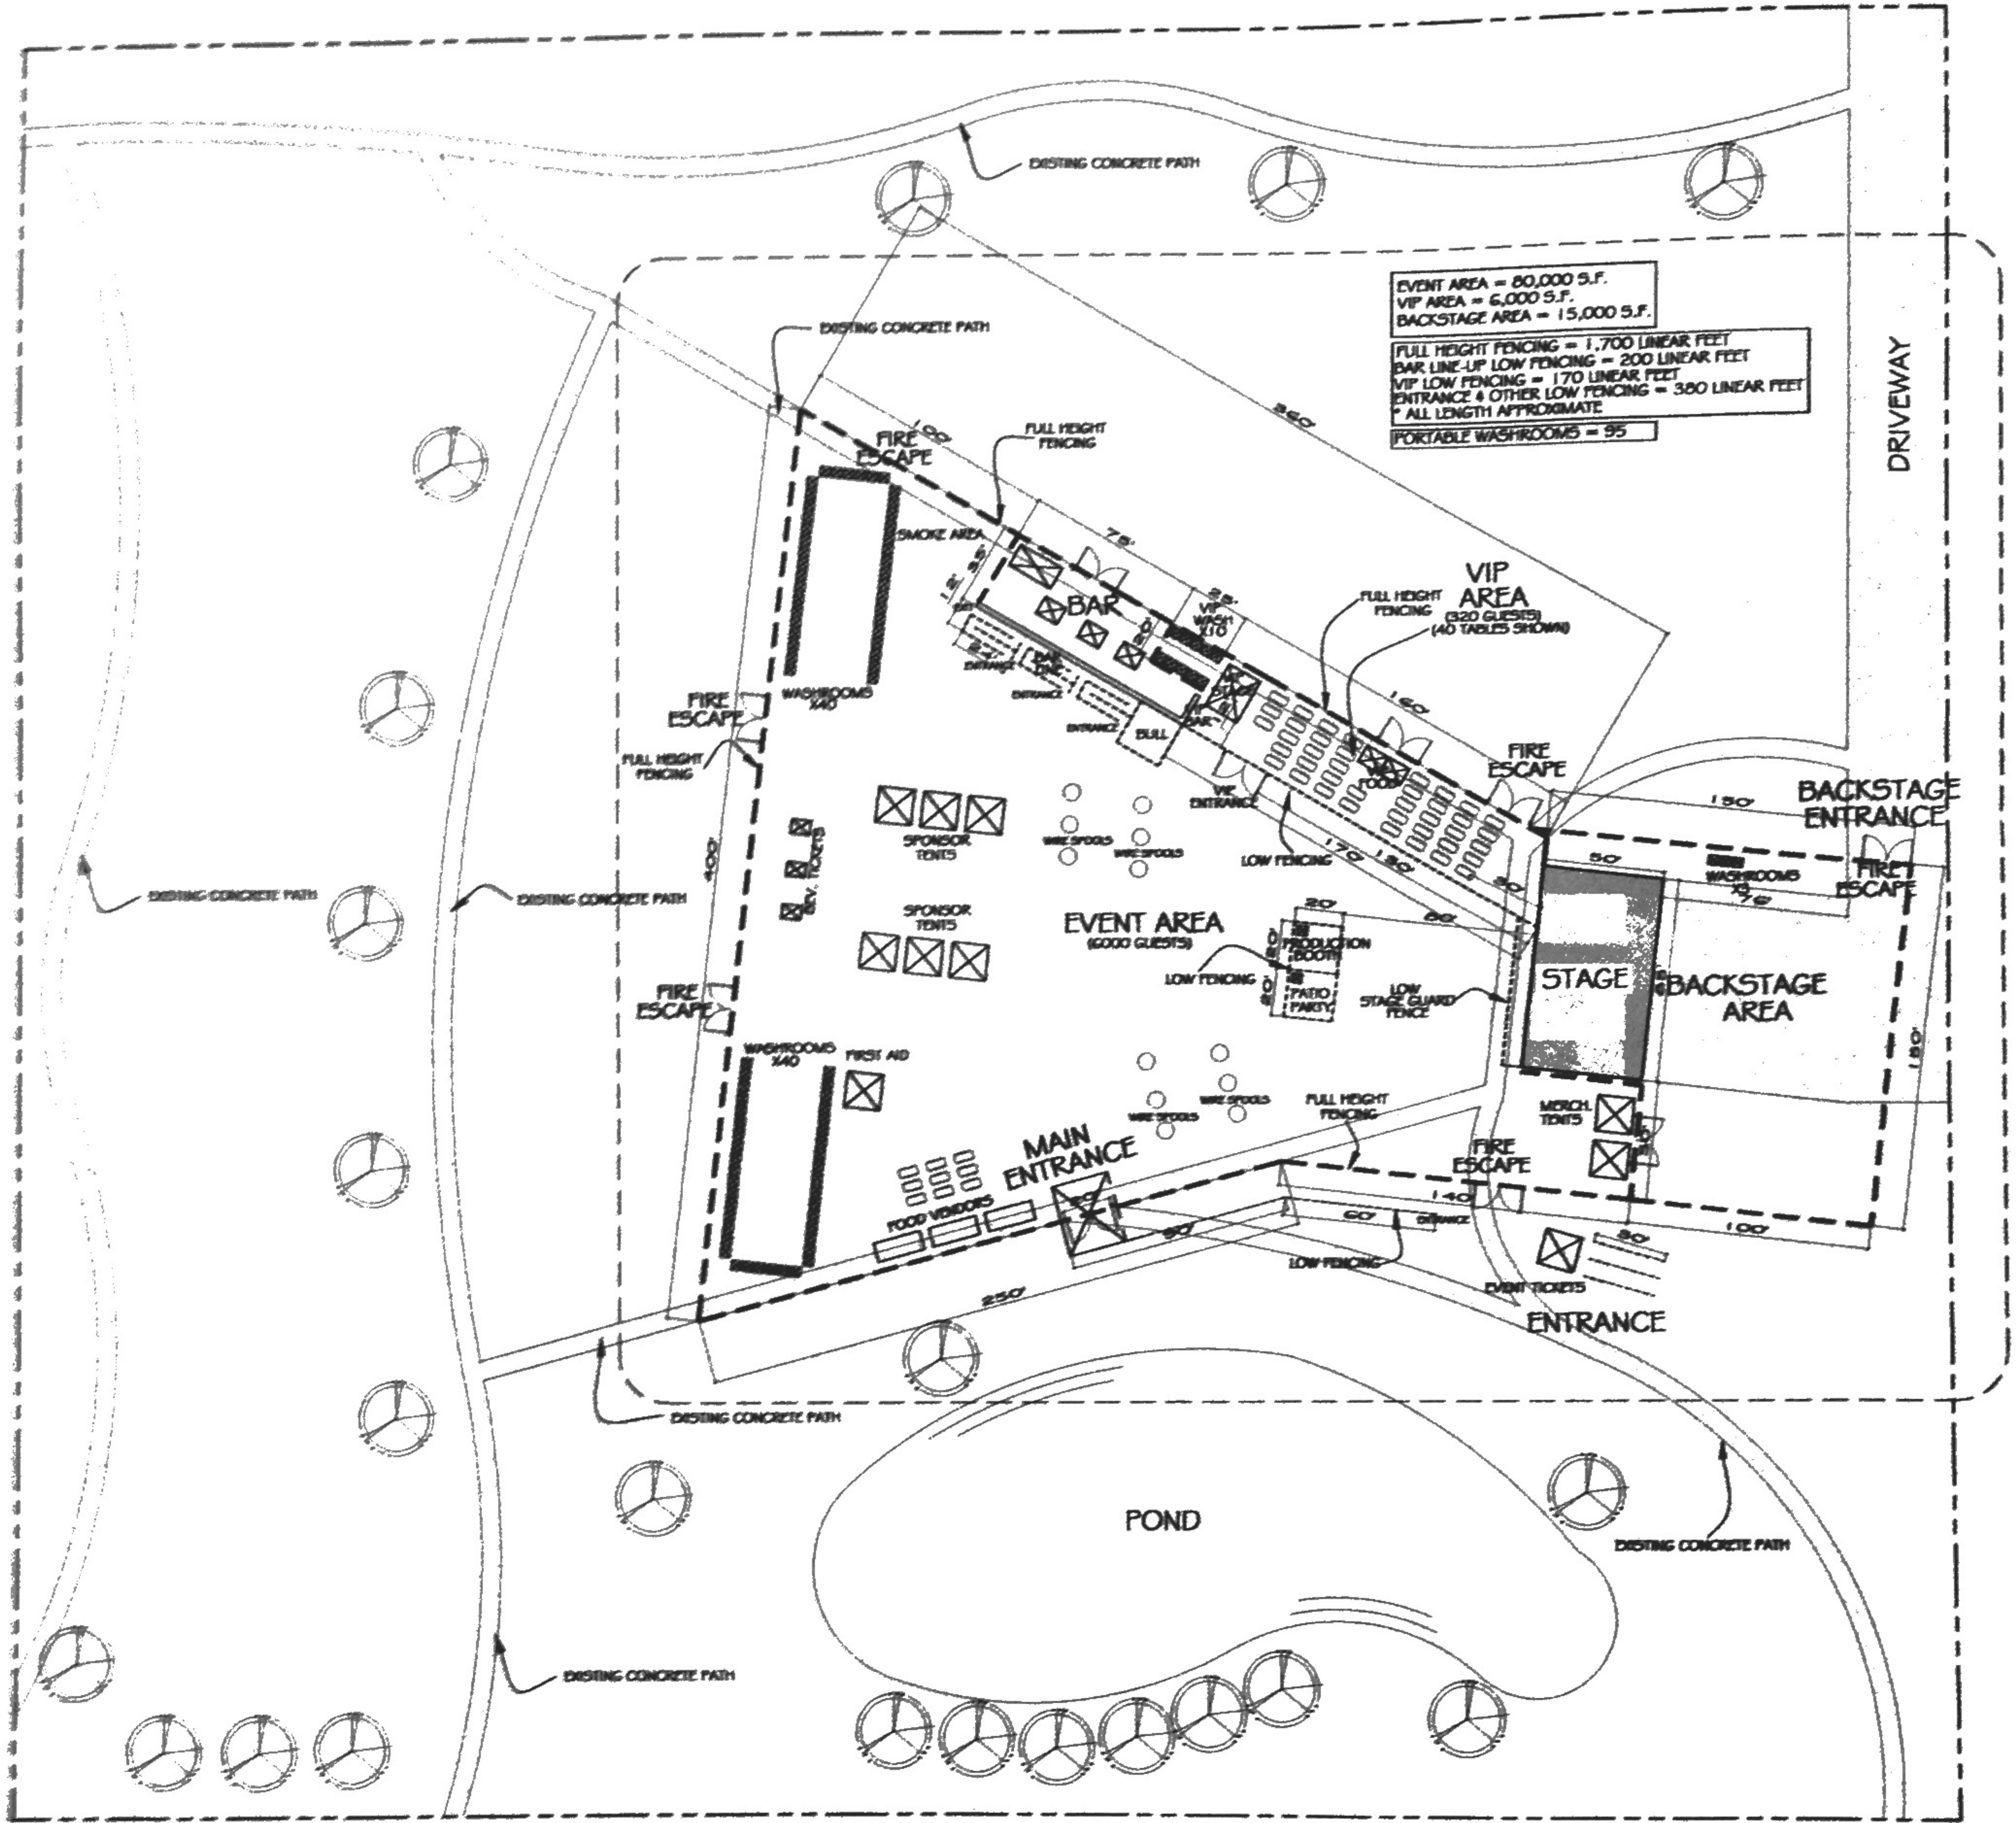

64 AVENUE

HIGHWAY 15

62A AVENUE

 GONE COUNTRY 2 - TWINS CANCER FUNDRAISER  
SITE PLAN - CLOVERDALE MILLENNIUM AMPHITHEATRE