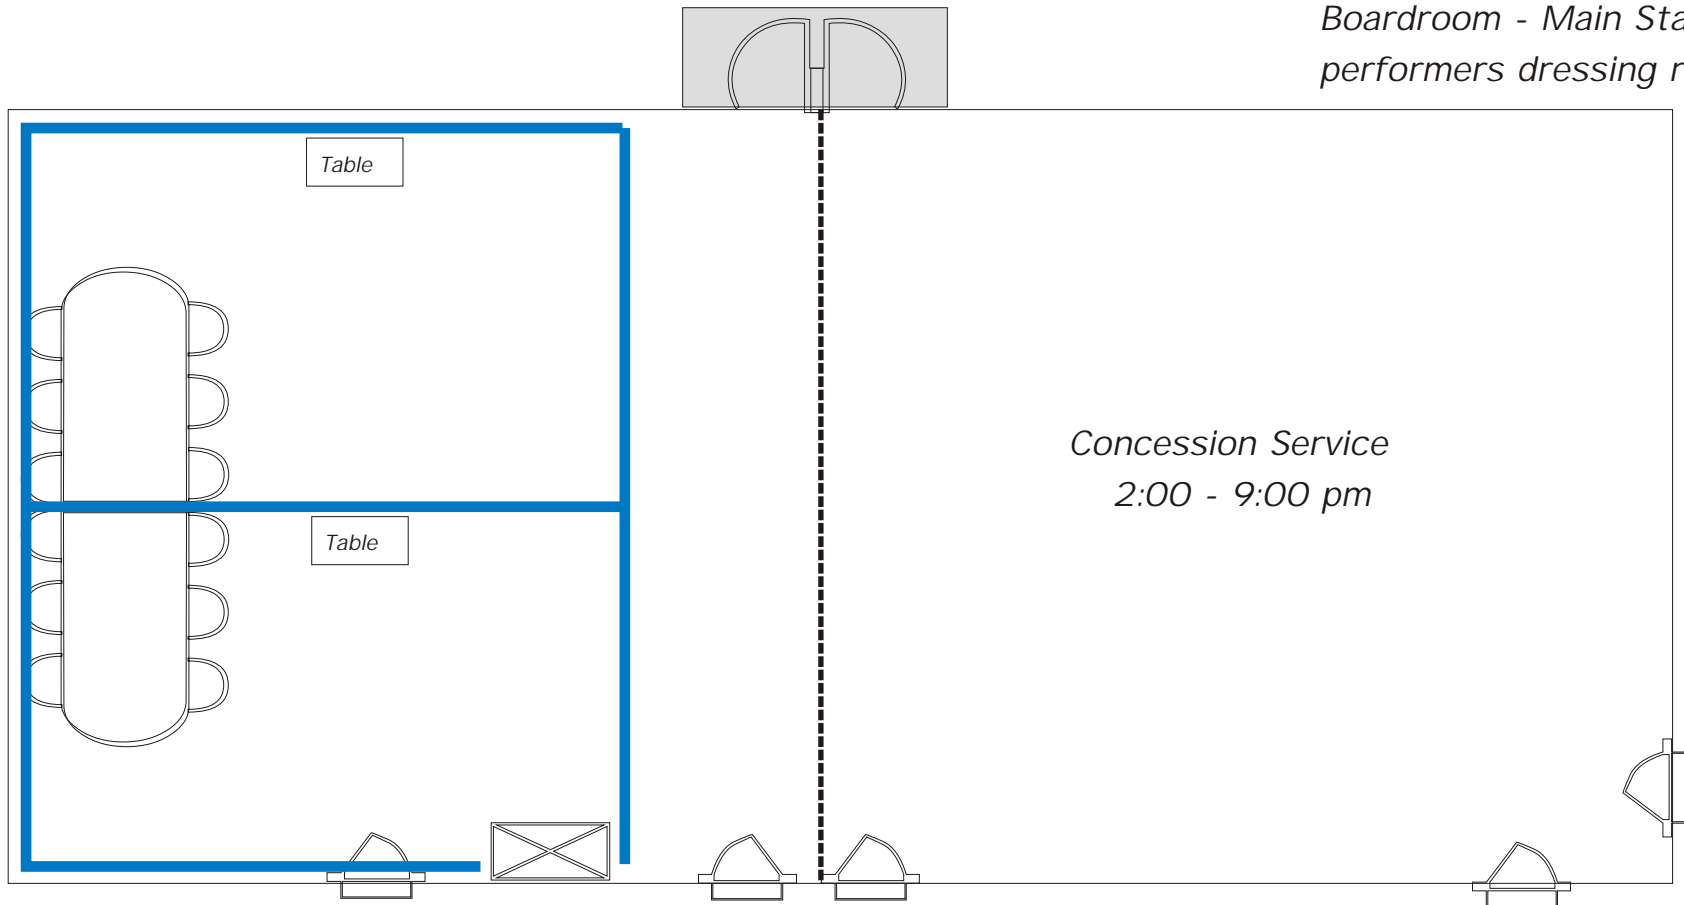

*Millennium Magic:
Boardroom - Main Stage
performers dressing room*

*Central Display:
8' pipe & drape* ———

*Grounds:
Move board table as indicated.
Bring in an additional table.*