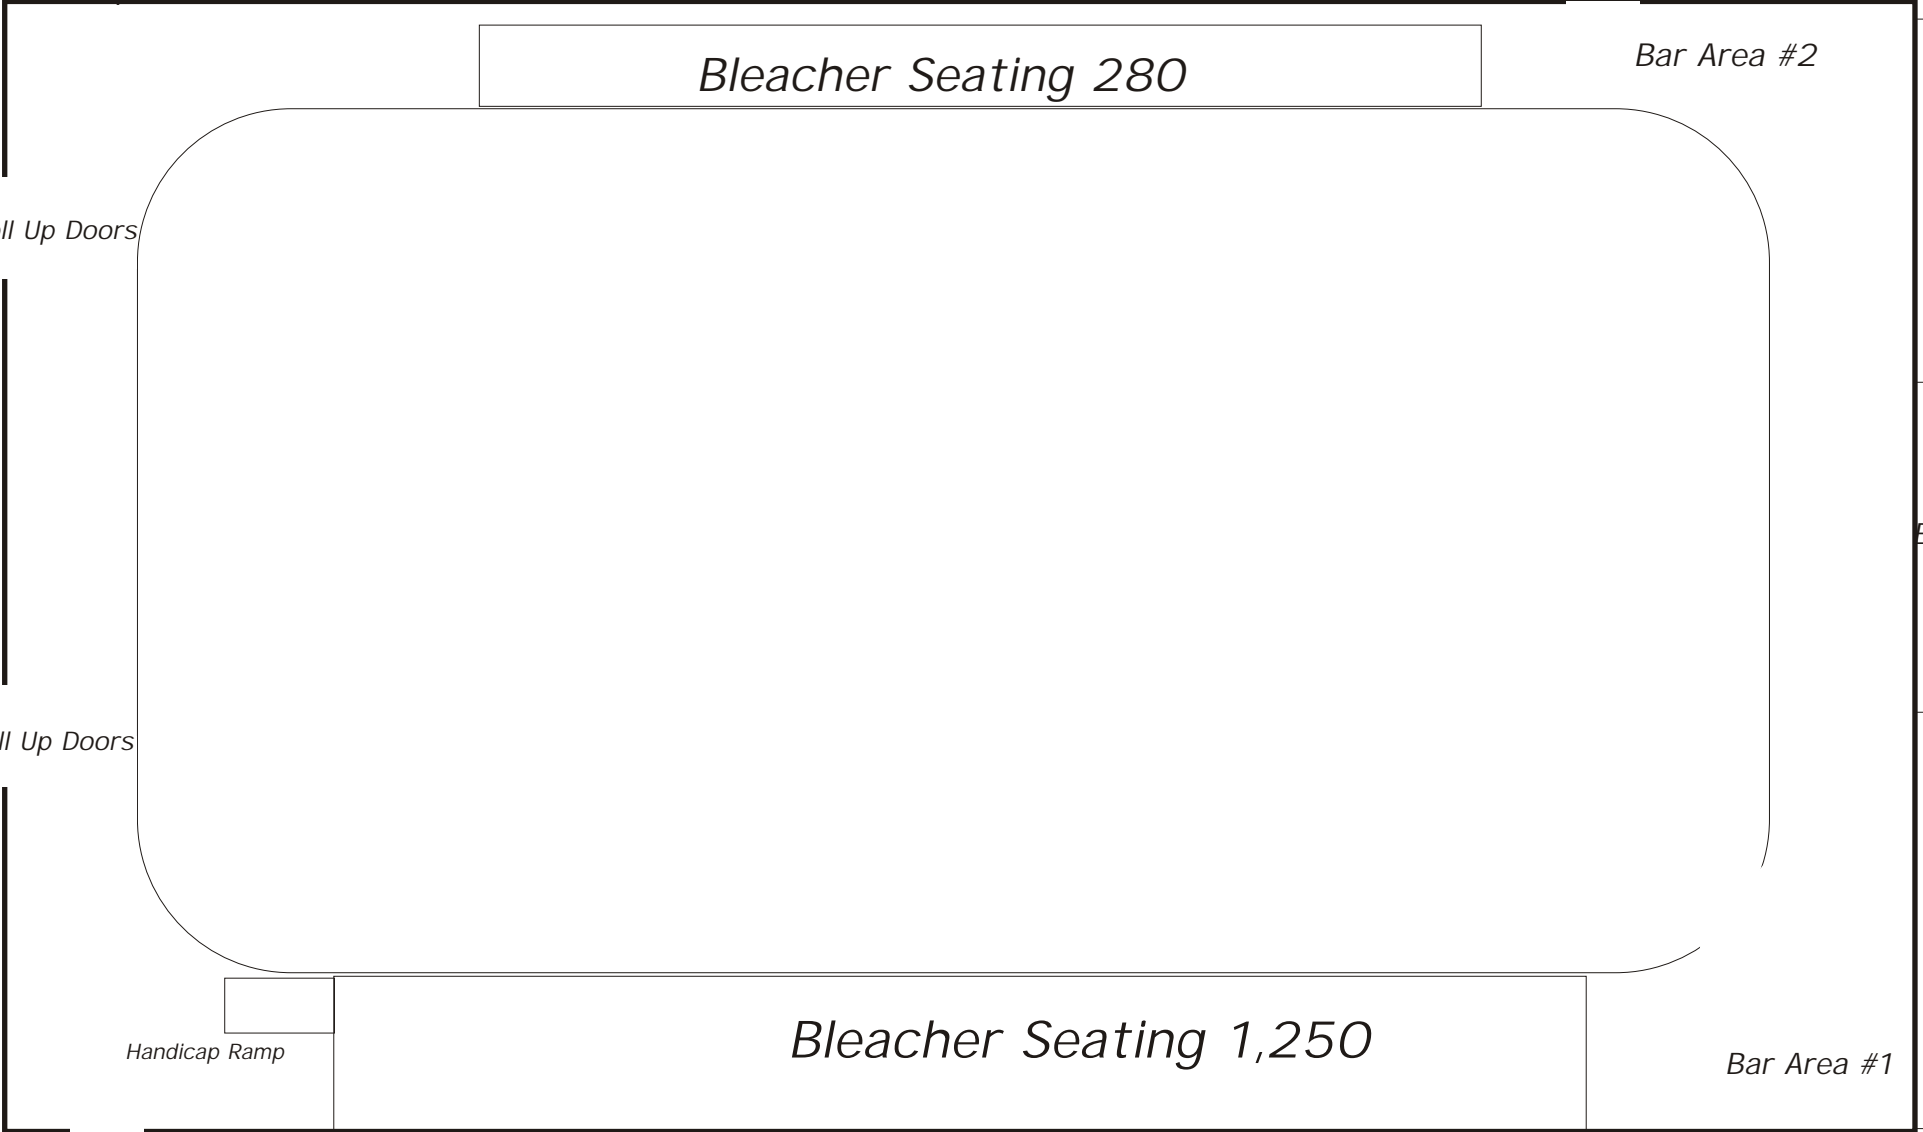

Cloverdale Agriplex
Arena Floor Dimensions: 102' x 223'1"
Mezzanine Square Footage: 1,500
Arena: Dirt Floor
Mezzanine: Polished Concrete

Roll Up Doors

Roll Up Doors

Bleacher Seating 280

Bar Area #2

Washrooms

Main Entrance

Concessions

Bleacher Seating 1,250

Bar Area #1

Handicap Ramp

Roll Up Doors

Roll Up Doors

Roll Up Doors