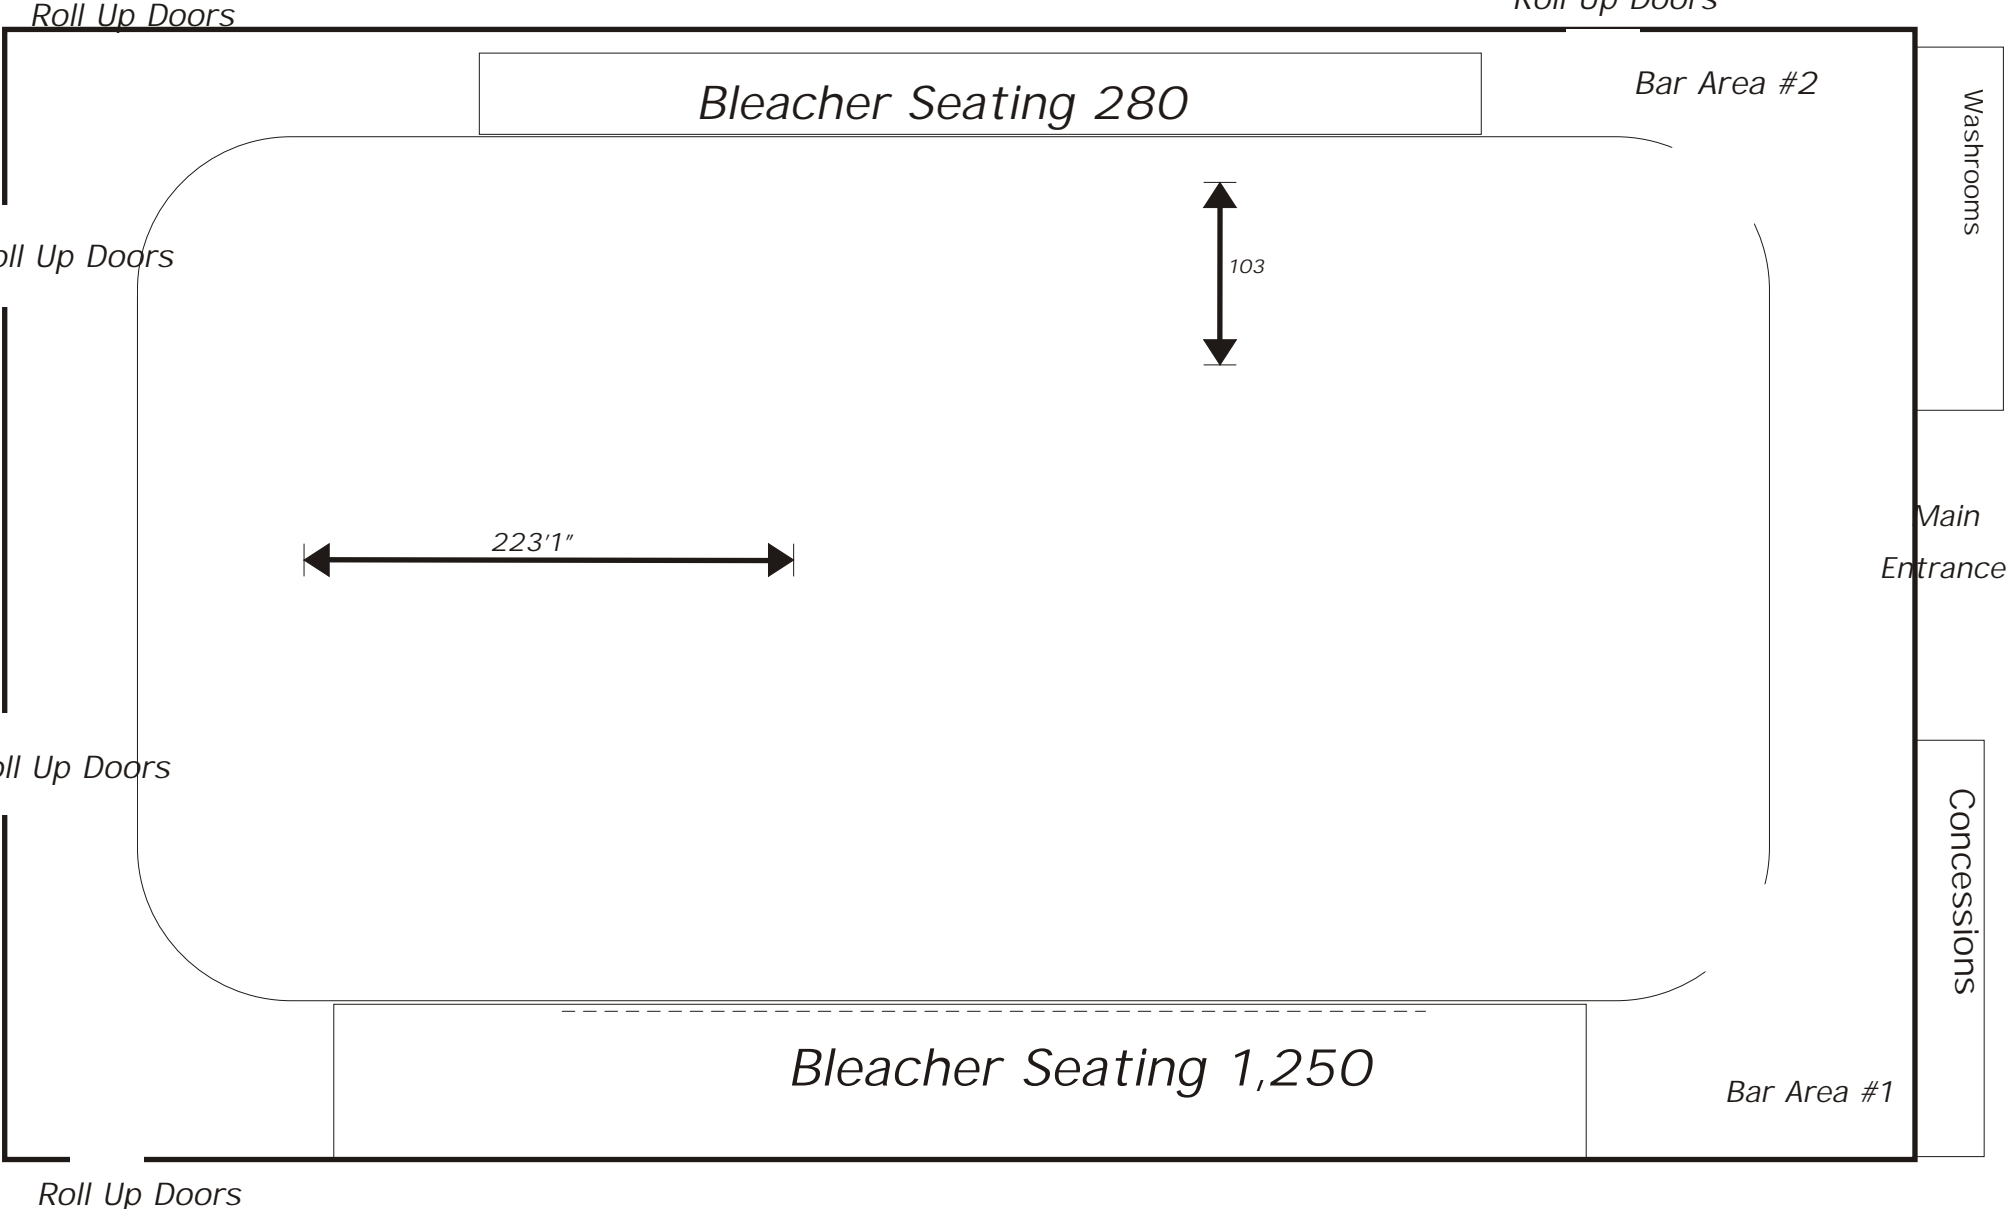

Cloverdale Agriplex
Arena Floor Dimensions: 102' x 223'1"
Mezzanine Square Footage: 1,500
Arena: Dirt Floor
Mezzanine: Polished Concrete

Roll Up Doors

Roll Up Doors

Bleacher Seating 280

Bar Area #2

Washrooms

Roll Up Doors

103

Main Entrance

223'1"

Concessions

Roll Up Doors

Bleacher Seating 1,250

Bar Area #1

Roll Up Doors